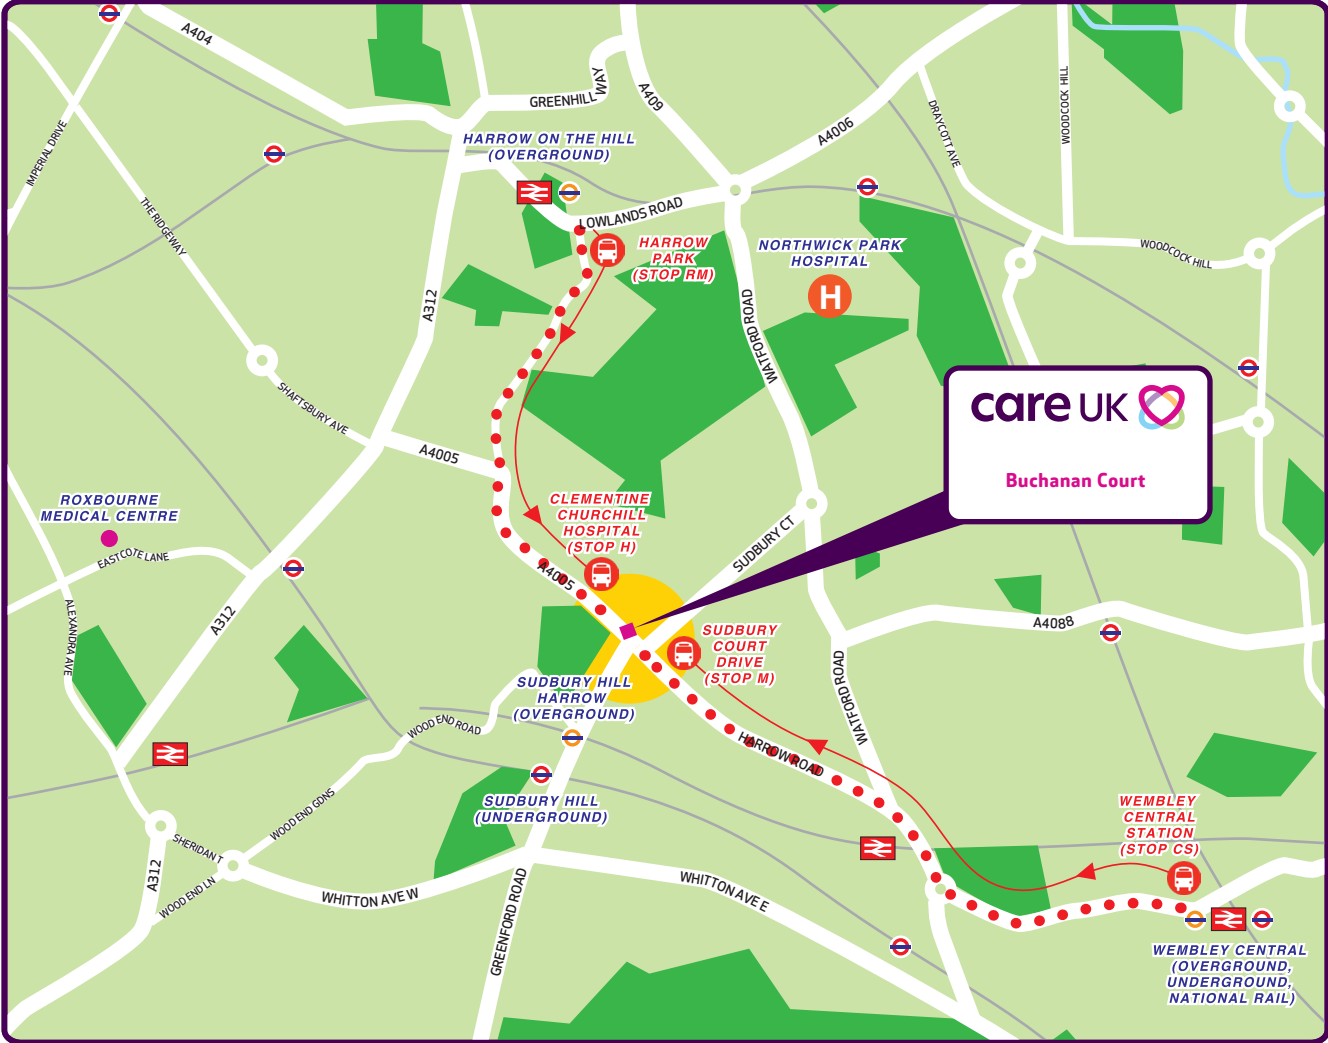

**care UK**

Buchanan Court

HARROW ON THE HILL  
(OVERGROUND)

HARROW PARK  
(STOP RM)

NORTHWICK PARK  
HOSPITAL

CLEMENTINE  
CHURCHILL  
HOSPITAL  
(STOP H)

SUDBURY COURT  
DRIVE  
(STOP M)

SUDBURY HILL  
HARROW  
(OVERGROUND)

SUDBURY HILL  
(UNDERGROUND)

WEMBLEY CENTRAL  
STATION  
(STOP CS)

WEMBLEY CENTRAL  
(OVERGROUND,  
UNDERGROUND,  
NATIONAL RAIL)