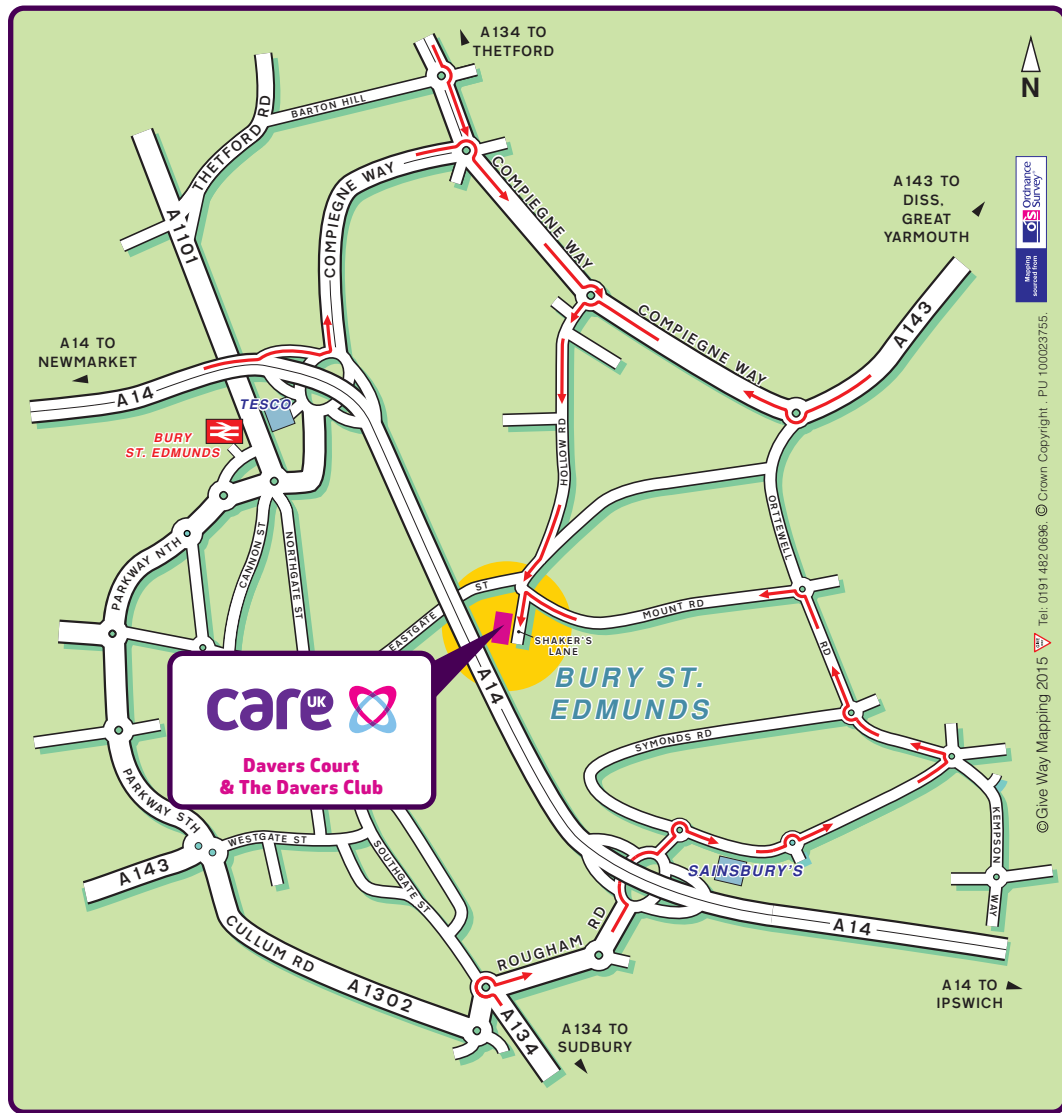

Davers Court
Shakers Lane
Bury St Edmunds
Suffolk
IP32 7BN
0333 321 1982

careuk.com/davers-court

© Give Way Mapping 2015 Tel: 0191 482 0698 © Crown Copyright. PU 100023755.