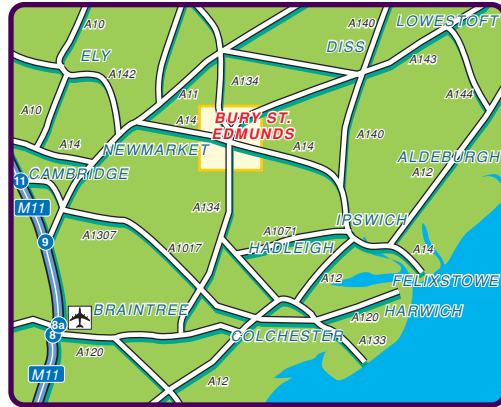

Davers Court
Shakers Lane
Bury St Edmunds
Suffolk
IP32 7BN
0333 321 1982

careuk.com/davers-court

© Give Way Mapping 2015 Tel: 0191 482 0698 © Crown Copyright. PU 100023755.